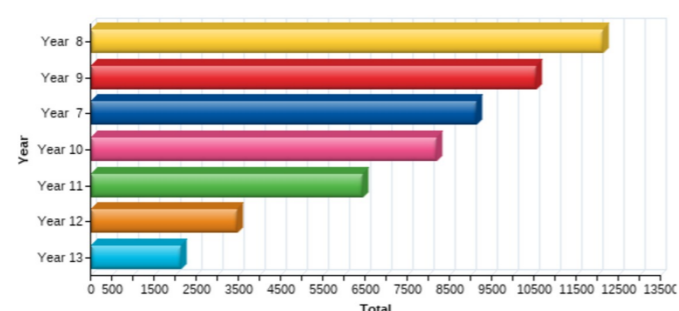

VIVO REWARDS

St John Plessington Catholic College