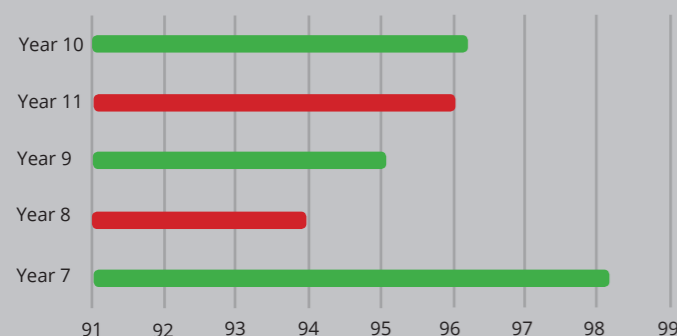

ATTENDANCE 4.12.17 - 8.12.17